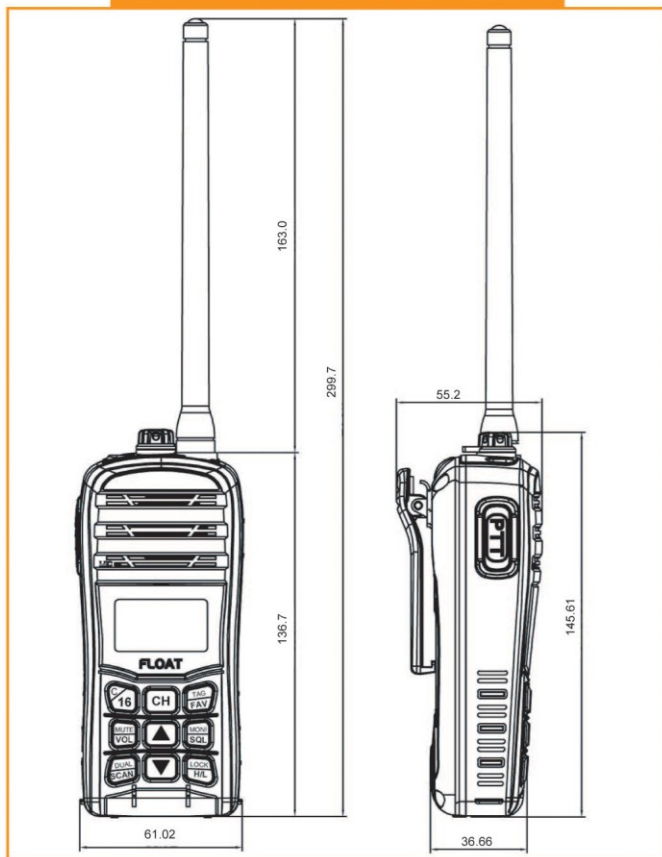

### • DIMENSION & WEIGHT

Dimension: 146 (H) × 63 (W) × 42 (D) mm

Weight: 288g (Transceiver+Battery)

## SIZE DIMENSION